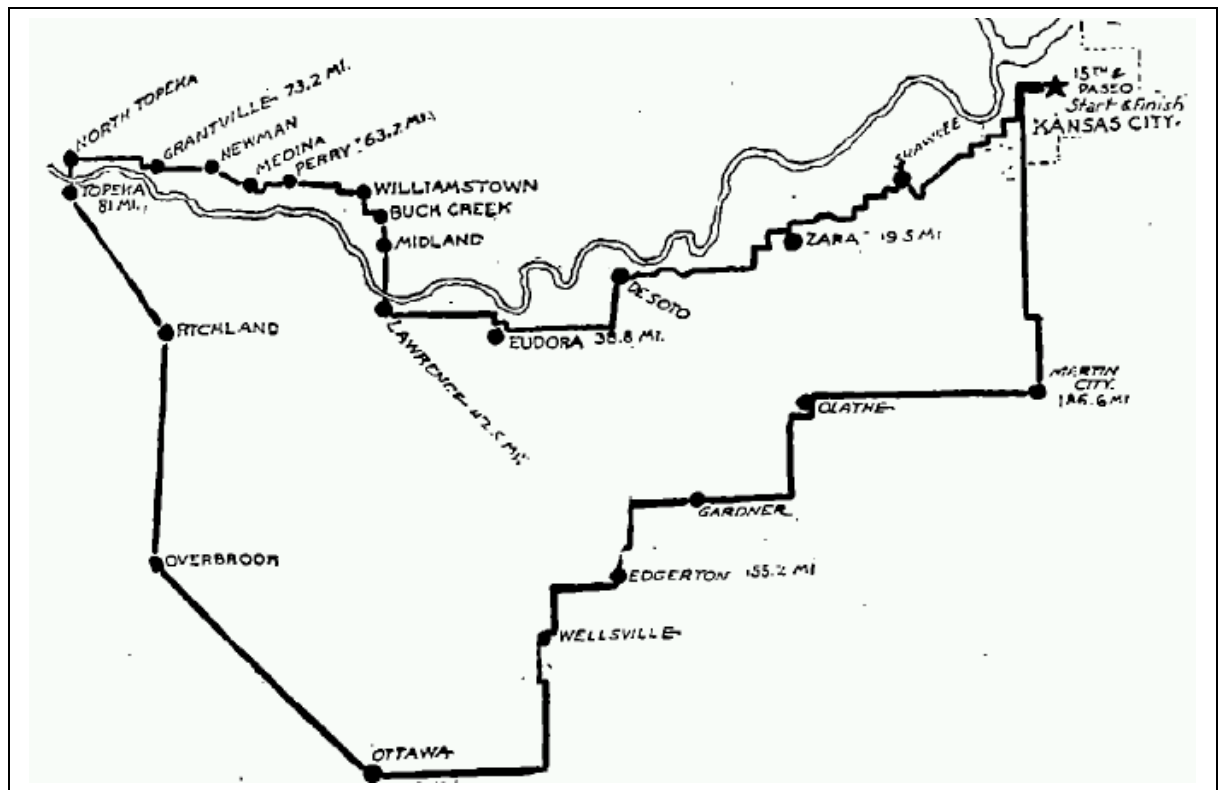

US Endurance and Reliability Run's

1907 Glidden Tour

1908 Kansas City Endurance Run

Artists impression of the start of the 1908 Kansas City Endurance Run, 16th May.

Route of the 1908 Kansas City Endurance Run

1908 Automobile Club of Kansas Endurance Run

Route of the 1908 Automobile Club of Kansas Endurance Run, June 7th-8th 1908.

1911 Five States Reliability Run

Route of the Five States Reliability Run