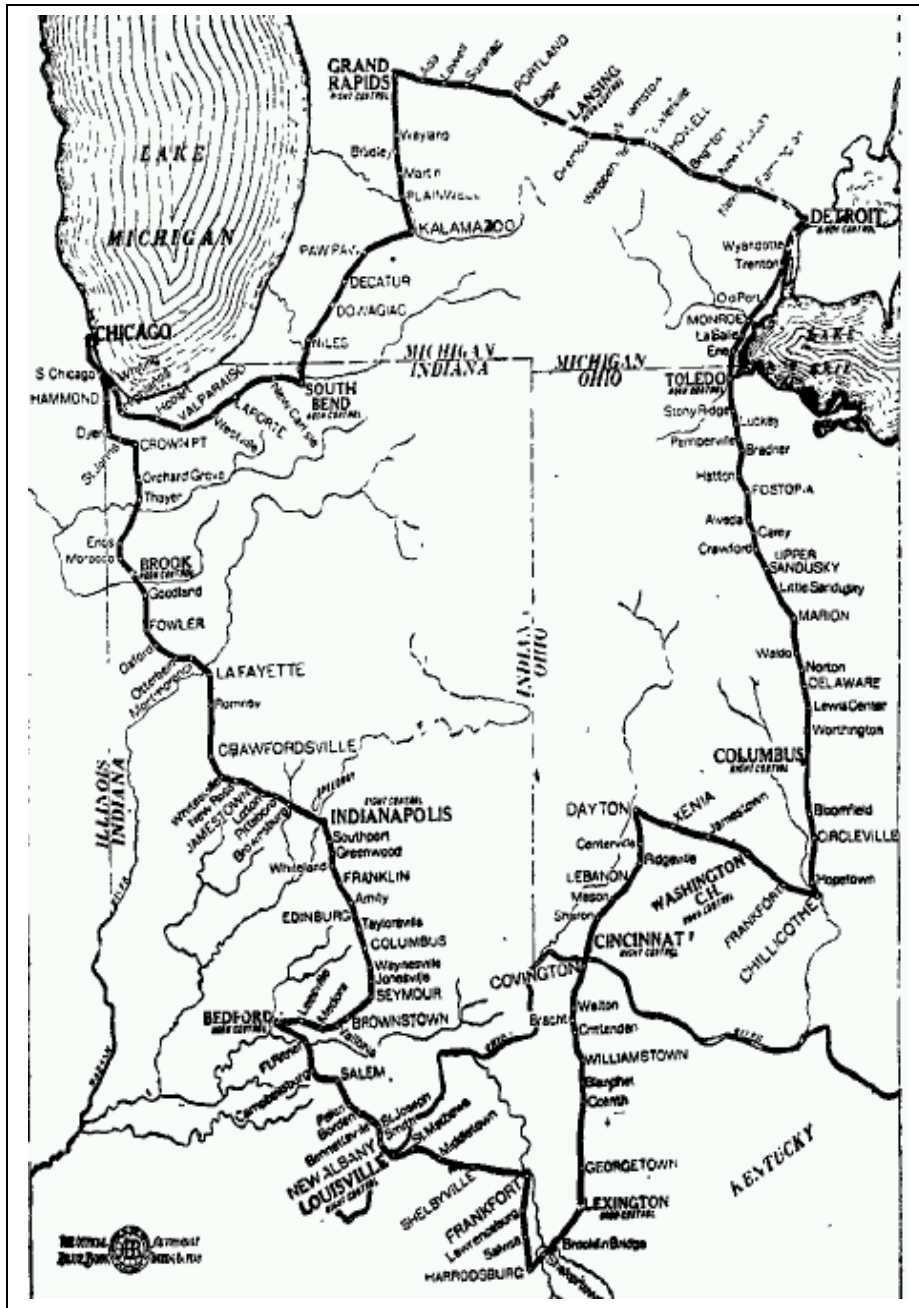

US Endurance and Reliability Run's

1907 Glidden Tour

1908 Kansas City Endurance Run

Artists impression of the start of the 1908 Kansas City Endurance Run, 16th May.

Route of the 1908 Kansas City Endurance Run

1908 Automobile Club of Kansas Endurance Run

Route of the 1908 Automobile Club of Kansas Endurance Run, June 7th-8th 1908.

1911 Five States Reliability Run

Route of the Five States Reliability Run