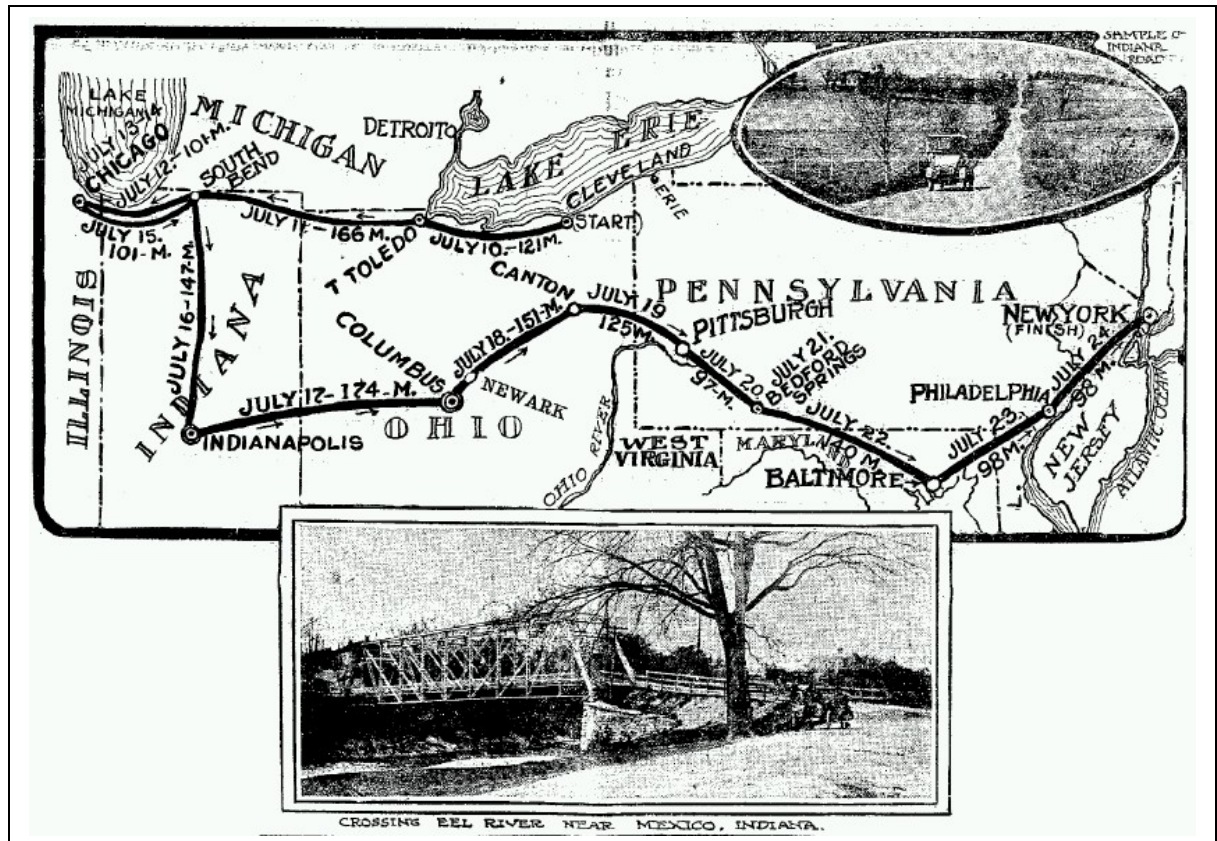

US Endurance and Reliability Run's

1907 Glidden Tour

1908 Kansas City Endurance Run

Artists impression of the start of the 1908 Kansas City Endurance Run, 16th May.

Route of the 1908 Kansas City Endurance Run

1908 Automobile Club of Kansas Endurance Run

Route of the 1908 Automobile Club of Kansas Endurance Run, June 7th-8th 1908.

1911 Five States Reliability Run

Route of the Five States Reliability Run